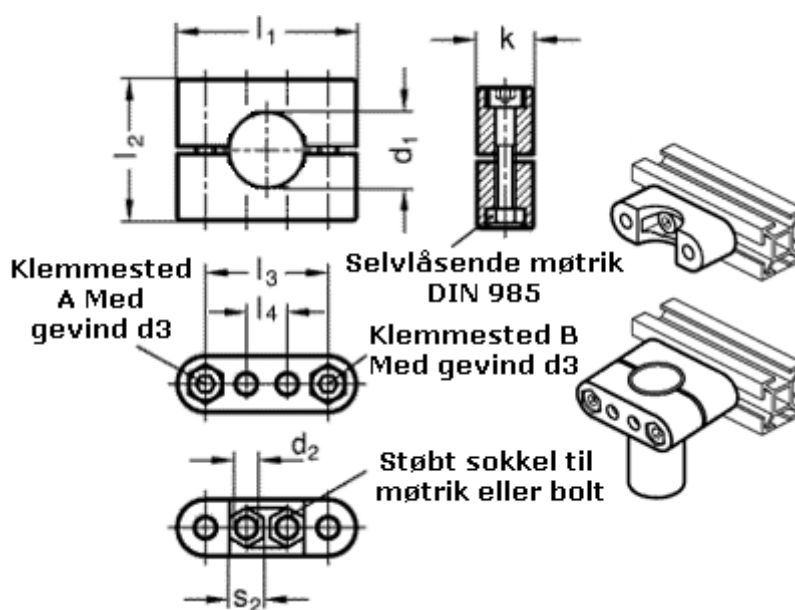

Article number: 20231B252NI

Description: E+G

Tube supports GN231-B25-22-NI

Measures

$d_1 = 25$

$s_2 = 13$

$d_2 = 8.5$

$d_3 = M 8$